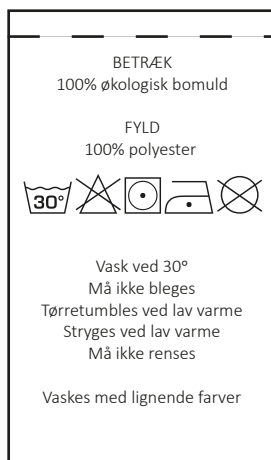

8900149733

Carelabel

To be printed on satin

Quilted plaid